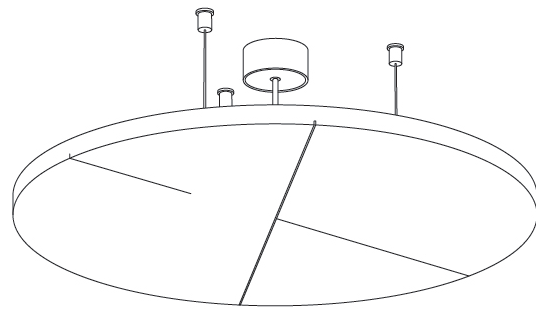

GENERAL

Series: Glorious Acoustic Light Panel
Brand: Prolicht
Division: Architectural
Mounting Type: Suspension
Mounting Location: Ceiling
Subcategory: Acoustic

PHYSICAL

Shape: Round
Diameter (mm): 646
Diameter (in): 27 ⁷/₁₆
Height (mm): 54
Height (in): 2 ¹/₈
Light Distribution: Indirect
Fixture Finish: SSR / BKV / CWI / CRY / HAB / UFT / ITA / RUA / FTG / MYG / LOD / PUS / FRO / FUP / KIA / POP / BLS / SPG / MEY / GOH / GUM / CHC / COM / ABZ / JAG / OBR / MOS / ROR

Accent Finish: ANC / ASH / BNA / BTC / BZE / CEL / EGG / EVG / FOG / FOS / FST / FUA / IRI / IRO / KHA / LIC / LIM / MER / MSN / MUS / ONX / PEA / PLU / POL / PPY / RAY / ROY / RST / STE / SWD / TAN / TAU

Fixture Material: Aluminum
Cable Details: 2 000mm / 78 3/4" or 6 000mm / 236 1/4" Transparent Cable

ELECTRICAL

Lamp Type: LED (Zhaga Standard)
Input Wattage (W): 10
Total Output Wattage (W): 9.1
Dimming: Non-Dimmable
Driver Included: Yes
Driver Location: Integrated
Driver Type: Constant Current - Universal
Driver Class: Class 2
Input Voltage (V): 120 - 277

LED

Max. Delivered Lumen (lm): 701 / 708 / 730 / 751
Nominal Lumen (lm): 855 / 864 / 890 / 916
CRI: >90 CRI
Lamp Life (hrs): 50000

OPTICAL

RATINGS AND CERTIFICATIONS

Certified By: CSA Certified to UL and CSA Standards
IP rating: IP20

Ø646mm 25 ⁷/₁₆"